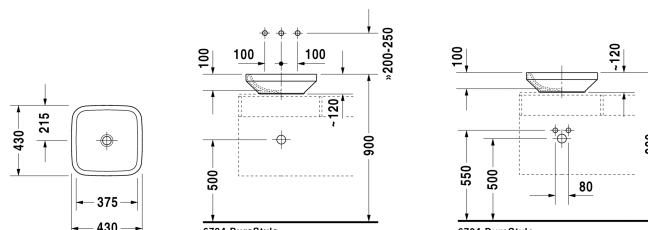

DuraStyle Washbowl # 0349430000

| < 430 mm > |

Washbowl	Dimension	Weight	Order number
ground, without overflow, without tap platform, fixings included, 430 mm			
Colors			
00 White Alpin			
Variant			
☒	430 x 430 mm	10.300 kilogram	0349430000
Sanitary ceramics with the special WonderGliss surface finish will remain clean and attractive-looking for a long time to come. When ordering WonderGliss please add a "1" as eleventh digit to the model number.			
Accessory			
Slotted waste for washbasins without overflow	50 mm	0.300 kilogram	005024
Design Siphon		1.500 kilogram	005036
Suitable products			
Vanity unit wall-mounted 1 pull-out compartment, countertop including one cut-out, for 1 above counter basin central, 800 x 550 mm	800 x 550 mm		KT6694
Vanity unit wall-mounted 1 pull-out compartment, countertop including one cut-out, for 1 above counter basin central, 1000 x 550 mm	1000 x 550 mm		KT6695
Vanity unit wall-mounted 1 pull-out compartment, countertop including one cut-out, for 1 above counter basin central, 1200 x 550 mm	1200 x 550 mm		KT6696
Vanity unit wall-mounted 2 pull-out compartments, 1 countertop with one cut-out or two cut-outs, for 1 or 2 above counter basins, 1400 x 550 mm	1400 x 550 mm		KT6697 B/L/R
Vanity unit wall-mounted 2 drawers, upper drawer including cut-out for siphon and siphon cover, countertop including one cut-out, for 1 above counter basin central, 800 x 550 mm	800 x 550 mm		KT6654
Vanity unit wall-mounted 2 drawers, upper drawer including cut-out for siphon and siphon cover, countertop including one cut-out, for 1 above counter basin central, 1000 x 550 mm	1000 x 550 mm		KT6655